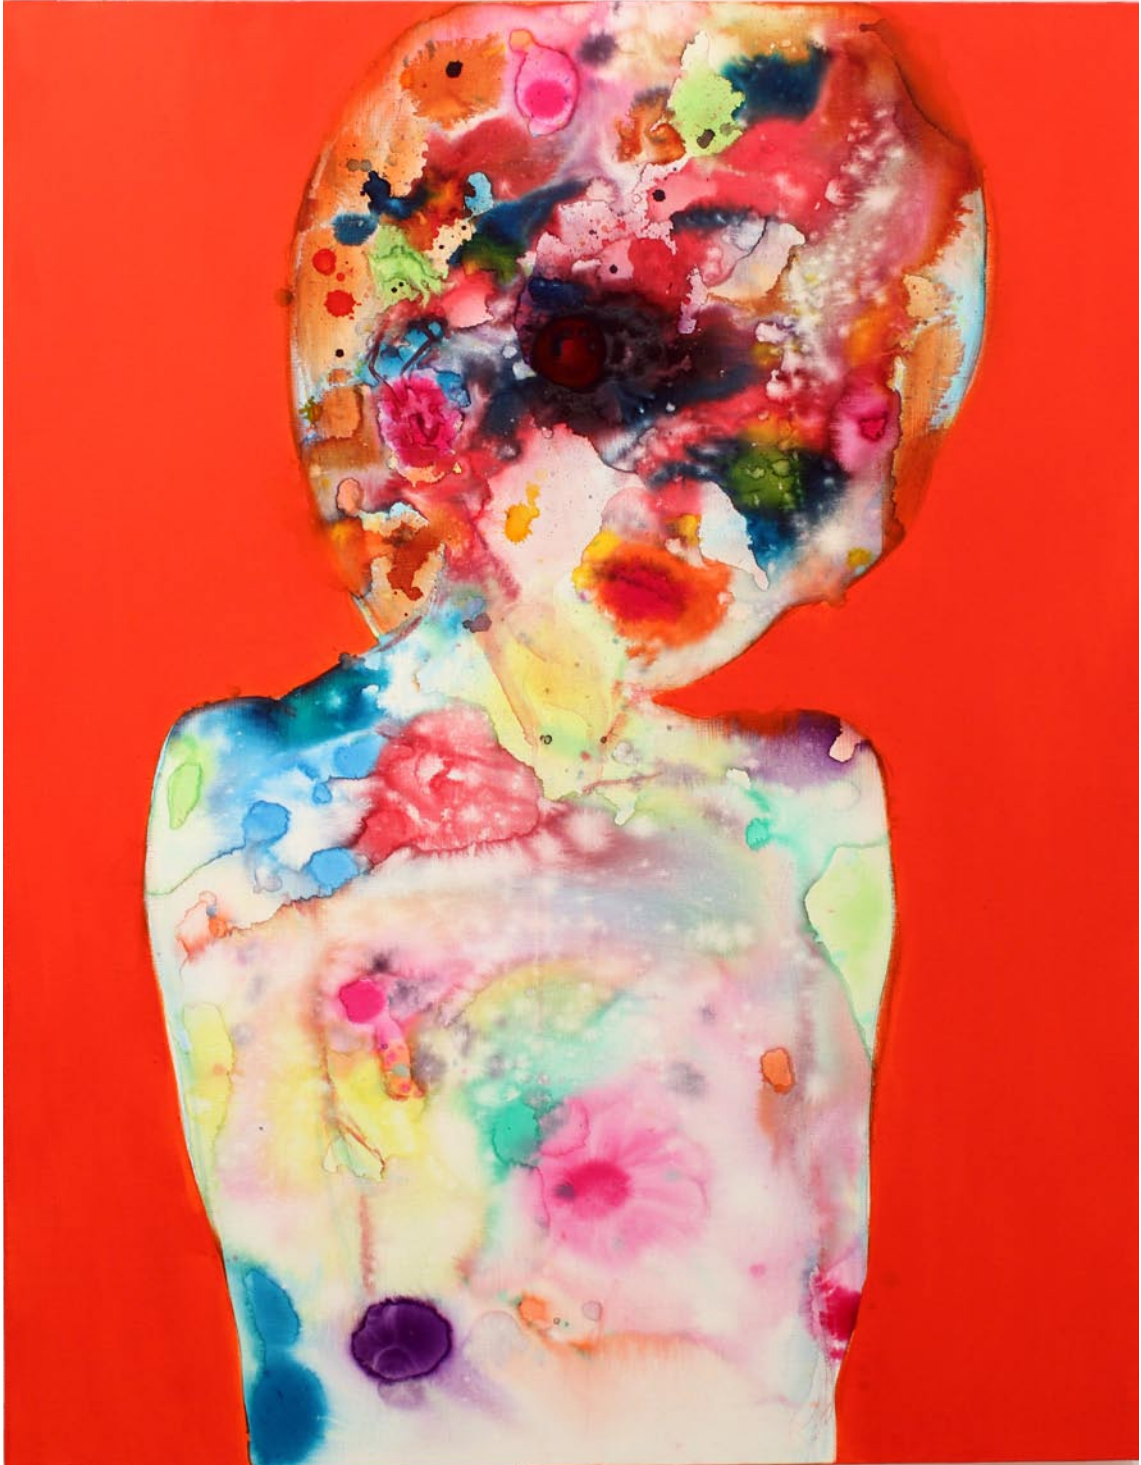

カタバミ：Oxalis corniculata
91 × 116.7cm
アクリル、油彩、キャンバス Acrylic, Oil on Canvas
2013
個人蔵：Private Collection